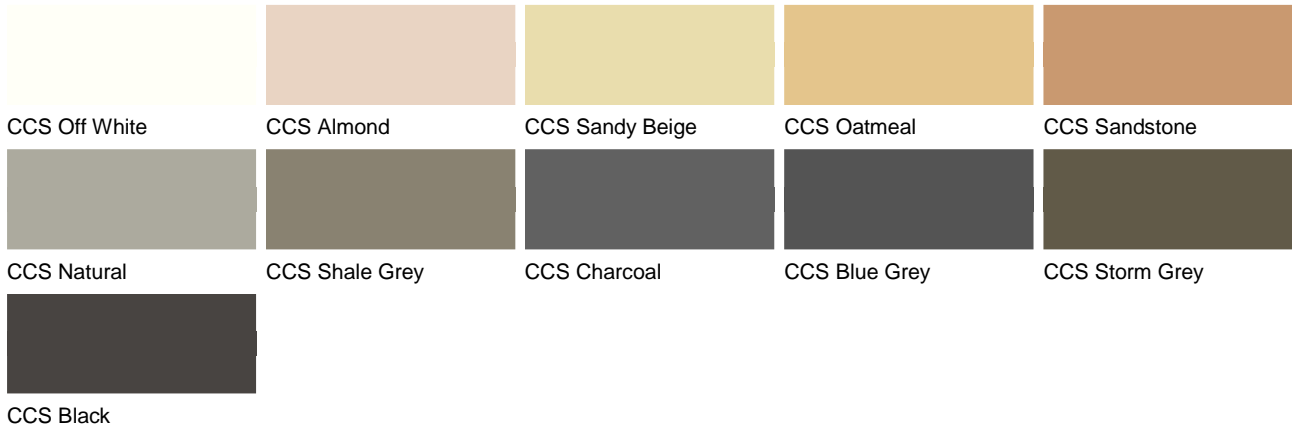

# Stylepave Concrete Resurfacing

## Colour Range

Choose from our popular range of single or two part colours below.

PLEASE NOTE:- Colour reproduction can vary when viewing colours on your computer screen. For an accurate representation of colour, phone 1800 077 744, 07 3287 6444 or an office near you for a copy of the CCS printed colour chart.

### One Part Colours

### Two Part Colours

The colours below can be achieved by mixing these colour concentrates with either the CCS Natural or CCS Off-white Resurfacing Compound.

(O) = CCS Off-white Resurfacing Compound  
(N) = CCS Natural Resurfacing Compound