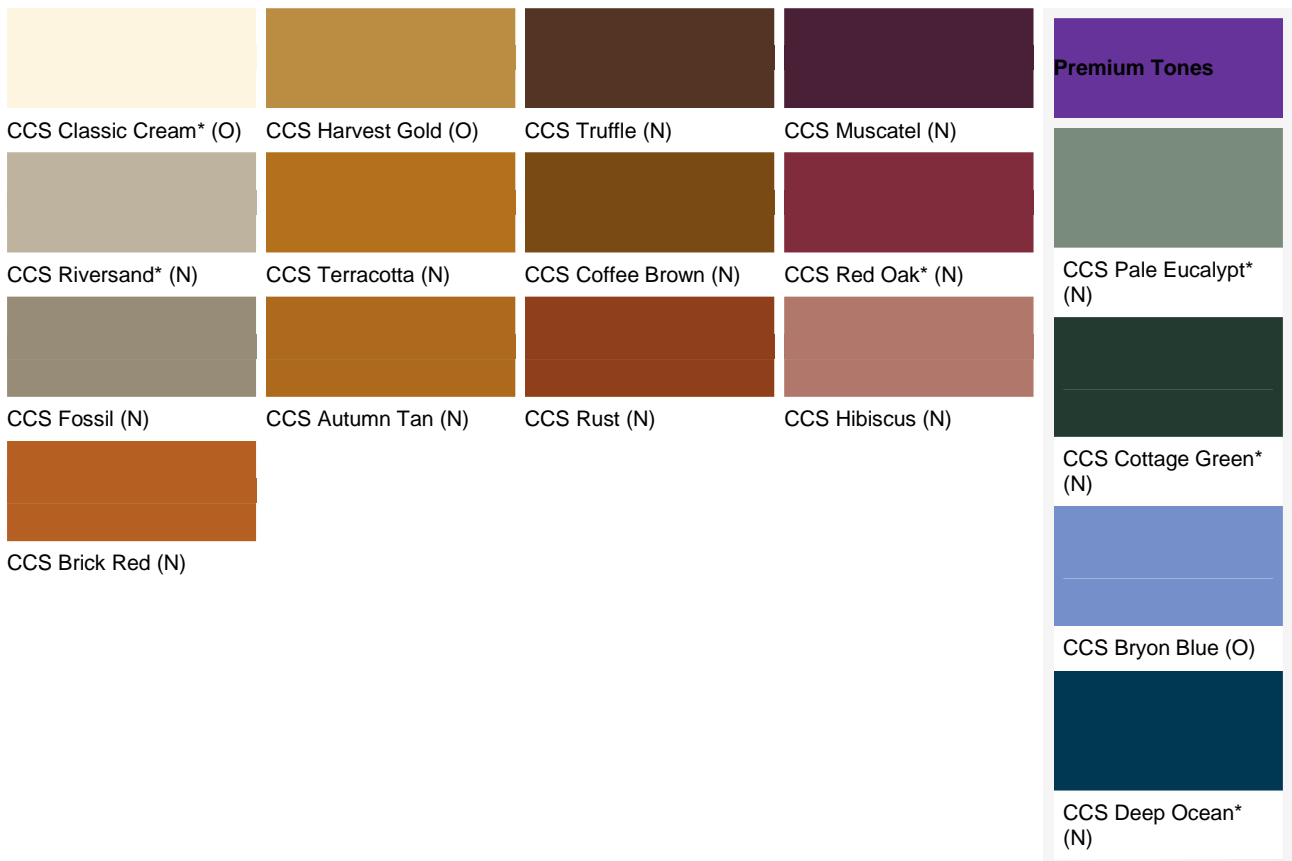

## Colour Range

Choose from our popular range of single or two part colours below.

PLEASE NOTE:- Colour reproduction can vary when viewing colours on your computer screen. For an accurate representation of colour, phone 1800 077 744, 07 3287 6444 or an office near you for a copy of the CCS printed colour chart.

### One Part Colours

### Two Part Colours

The colours below can be achieved by mixing these colour concentrates with either the CCS Natural or CCS Off-white Resurfacing Compound.

(O) = CCS Off-white Resurfacing Compound  
(N) = CCS Natural Resurfacing Compound

\*These CCS colours are matched to the Colorbond Steel Product Range